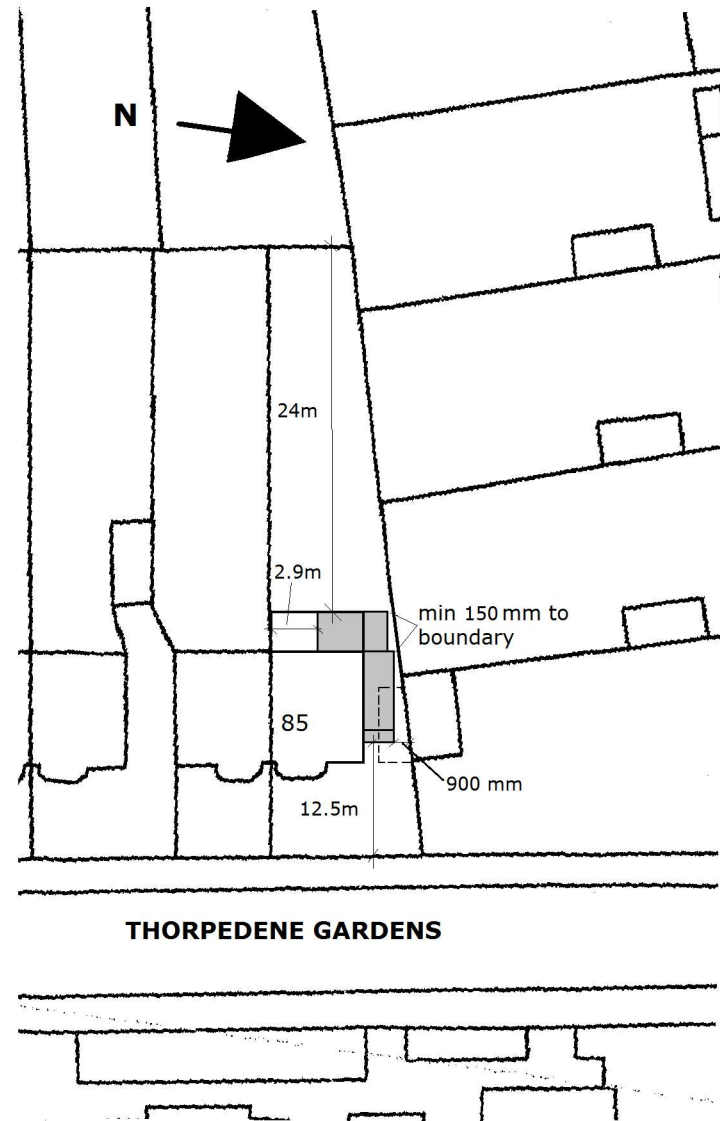

SITE LOCATION PLAN
 AREA 2 HA
 SCALE 1:1250 on A4
 CENTRE COORDINATES: 592675, 185095

Supplied by Streetwise Maps Ltd
www.streetwise.net
 Licence No: 100047474
 09/05/2016 16:13

BLOCK PLAN 1:500 @ A4