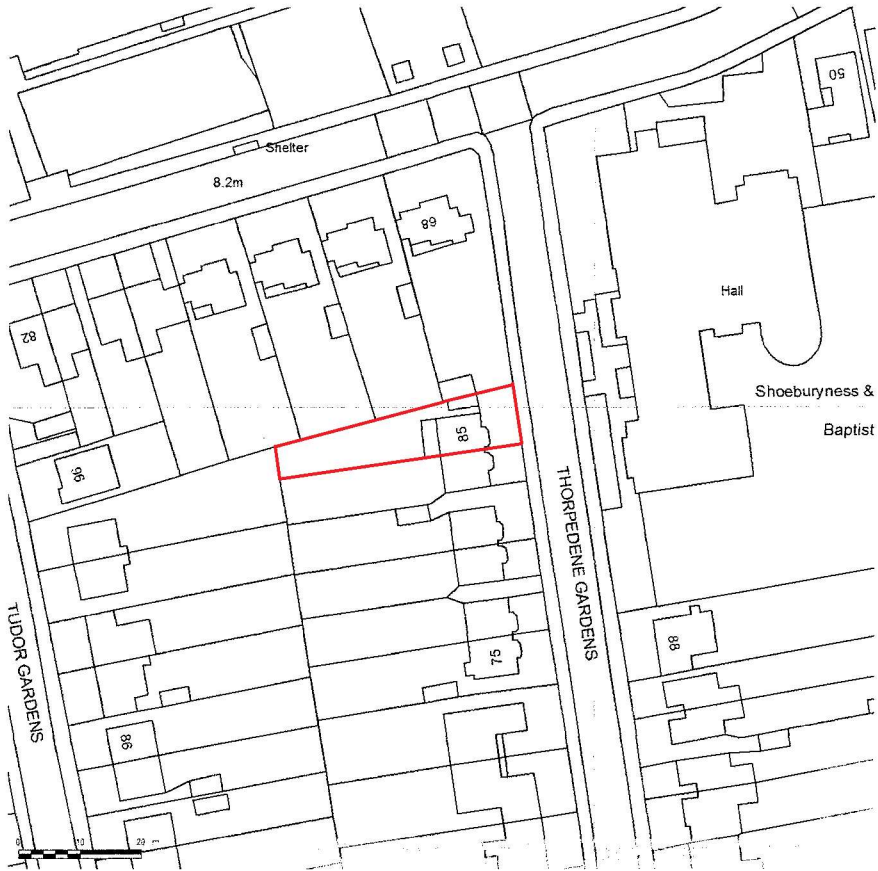

SITE LOCATION PLAN
 AREA 2 HA
 SCALE 1:1250 on A4
 CENTRE COORDINATES: 592675, 185095

Supplied by Streetwise Maps Ltd
www.streetwise.net
 Licence No: 100047474
 09/05/2016 16:13

BLOCK PLAN 1:500 @ A4